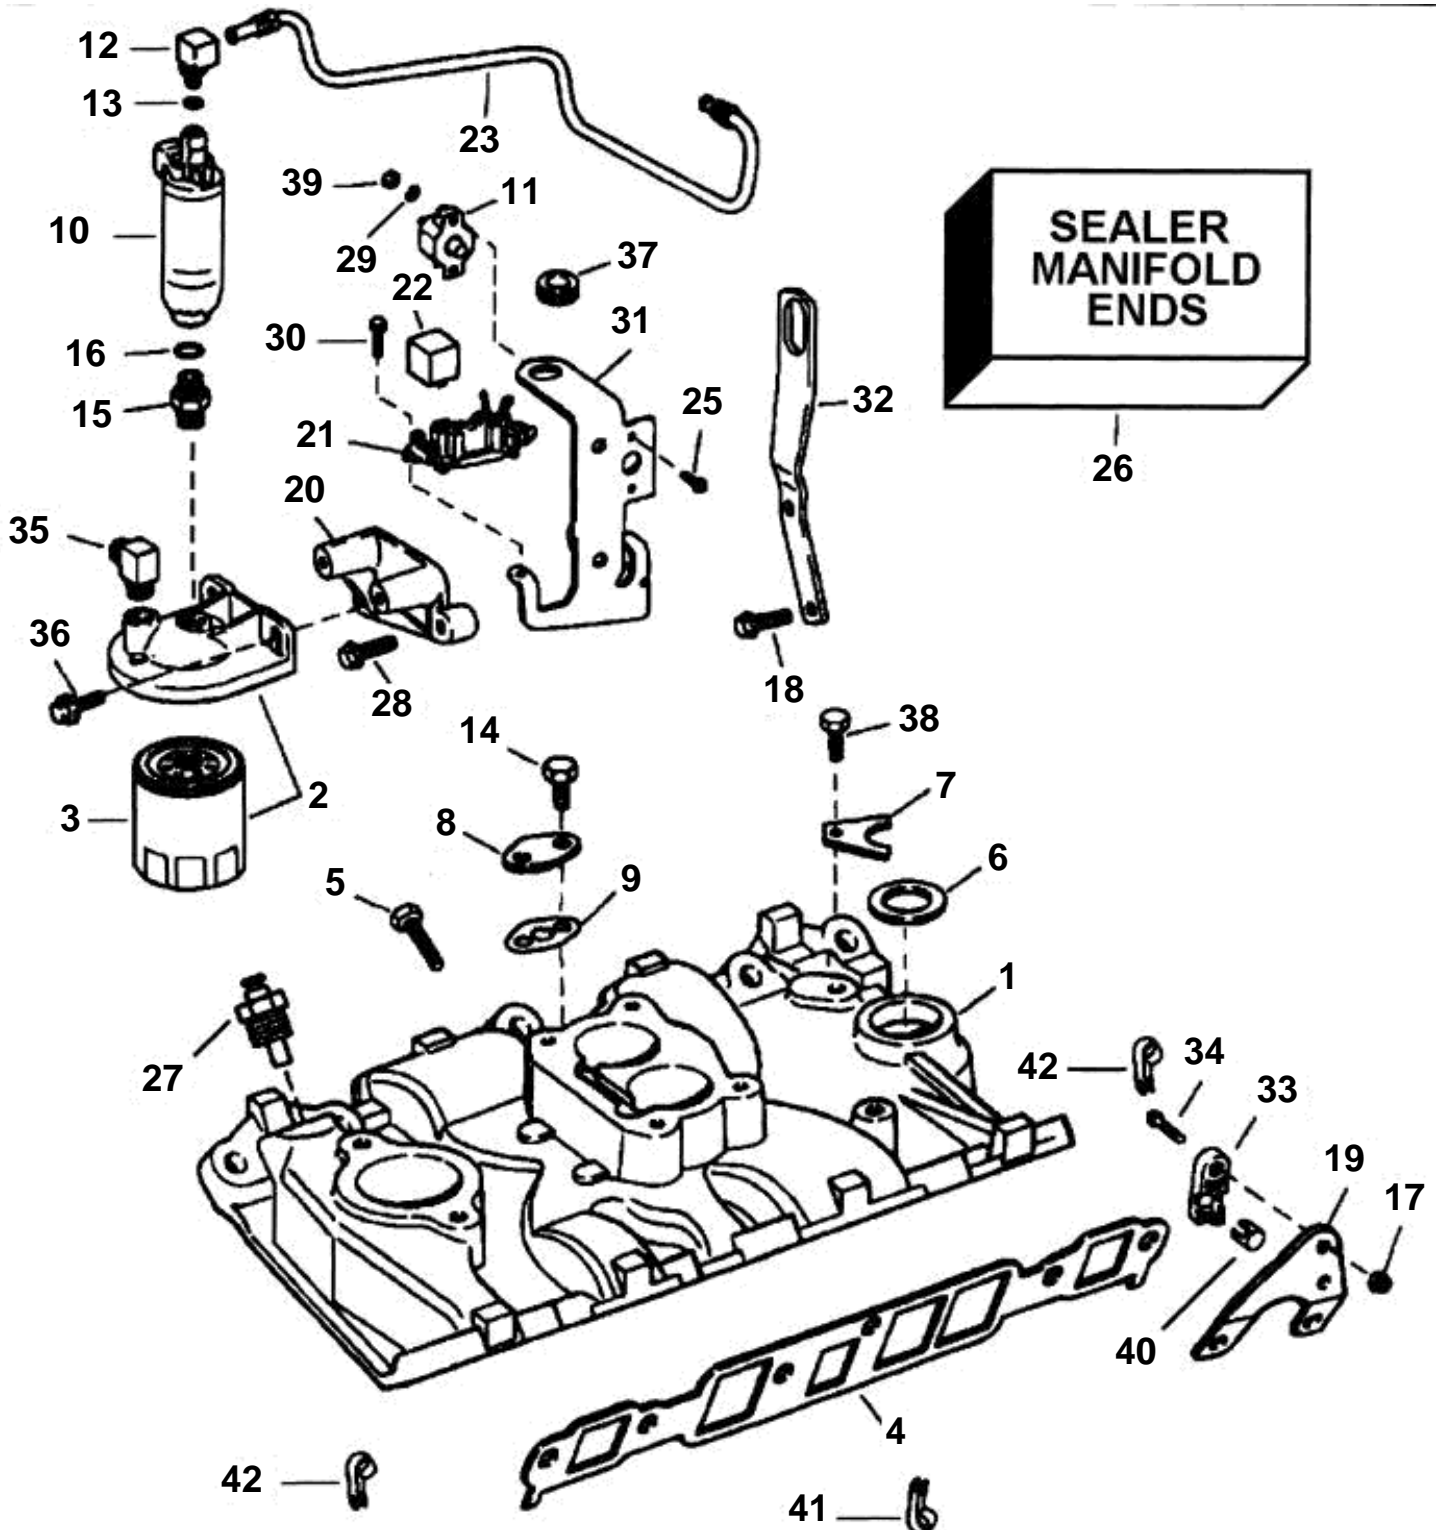

FUEL PUMP & INTAKE MANIFOLD, GL/GS

FUEL PUMP & INTAKE MANIFOLD, GL/GS

REF	PART NO.	QTY	DESCRIPTION	NOTES
1	3850380	1	Inlet pipe, 2V	PNCA, PNCM, JNCS, PNCACE, PNCMCE only
	3855805	1	Manifold, 2V	PNCB, JNCC, PNCS, PNCBCE, PNCSCCE only
	3850381	1	Inlet pipe, 4V	PNCA, PNCM, JNCS, PNCACE, PNCMCE only
	3855806	1	Inlet pipe, 4V	PNCB, JNCC, PNCS, PNCBCE, PNCSCCE only
2	3850861	1	Cover, Fuel filter	
3	3851218	1	• Fuel filter	
4	3850379	1	• Gasket kit, Intake manifold	PNCA, PNCM, JNCS, PNCACE, PNCMCE only
	3855807	1	• Gasket kit, Intake manifold	PNCB, JNCC, PNCS, PNCBCE, PNCSCCE only
5	3855983	4	• Screw, Intake manifold	PNCA, PNCM, JNCS, PNCACE, PNCMCE only
	3856765	4	• Screw, Intake manifold	PNCB, JNCC, PNCS, PNCBCE, PNCSCCE only
6	3852109	1	• Gasket, Distributor	
7	3852108	X	• Clamp, Distributor to engine	
8	3853644	1	• Cover, Carburetor choke	
9	3850378	1	• Gasket, Choke cover	
10	3854620	1	Fuel pump	
11	3854238	1	Fuse, 6 amp, fuel pump	
12	3853545	1	Fitting, Fuel pump to fuel line	
13	3850820	2	• O-ring, Fuel line to fuel pump, carburetor	
14	3853167	1	• Screw, Plate	
15	3853493	1	• Fitting, Fuel pump to fuel filter cover	
16	3850819	1	• O-ring, Fitting	
17	3852118	1	Nut, Anchor, throttle cable to bracket	
18	3853557	1	Screw, Lift bracket	
19	3850221	1	Bracket, Throttle cable to engine	PNCA, PNCM, JNCS, PNCACE, PNCMCE only
	3855818	1	Bracket, Throttle cable to engine	PNCB, JNCC, PNCS, PNCBCE, PNCSCCE only
20	3853310	1	Bracket, Fuel pump, support bracket & filter	
21	3852210	1	Bracket, Relay	
22	3850403	1	Relay, Fuel pump	
23	3854122	1	Fuel pipe, Fuel pump to carburetor	GL, PNCA, PNCM, JNCS, PNCACE, PNCMCE only
	3855904	1	Tube, Fuel pump to carburetor	GL, PNCB, JNCC, PNCS, PNCBCE, PNCSCCE only
	3854123	1	Fuel pipe, Fuel pump to carburetor	GS.
25	3853620	2	Screw, Circuit breaker to bracket	Engine
26	3853169	X	Sealant, Manifold ends	
27	872068	1	Sender, Water temperature, dual station	
	3852029	1	Sender, Water temperature	
28	3853326	2	Screw, Lift bracket, fuel pump & relay assy	
29	3852001	2	Lock washer, Circuit breaker	
30	3852208	2	Screw, Relay & cable assy, to support bracket	
31	3853544	1	Bracket, Support, fuel pump & relay mounting	
32	3853311	1	Bracket, Starboard, front	
33	3850266	1	Anchorage, Throttle cable	
34	3852048	1	Screw, Anchor, throttle cable to bracket	
35	3852013	1	Riser, Inlet, fuel filter cover	
36	3853266	2	Screw, Fuel pump, support bracket, fuel filter	
38	3853325	1	Screw, Distributor clamp	PNCA, PNCM, JNCS, PNCACE, PNCMCE only
	3856129	1	Screw, Distributor clamp	PNCB, JNCC, PNCS, PNCBCE, PNCSCCE only
39	3852064	2	Nut, Circuit breaker terminals	Engine
	3852064	2	Nut, Circuit breaker terminals	Tilt & trim
40	3852019	1	Retainer, Throttle cable	
41	3852434	1	Clamp, Engine cable	
42	3852092	2	Clamp, Engine cable to lift bracket	